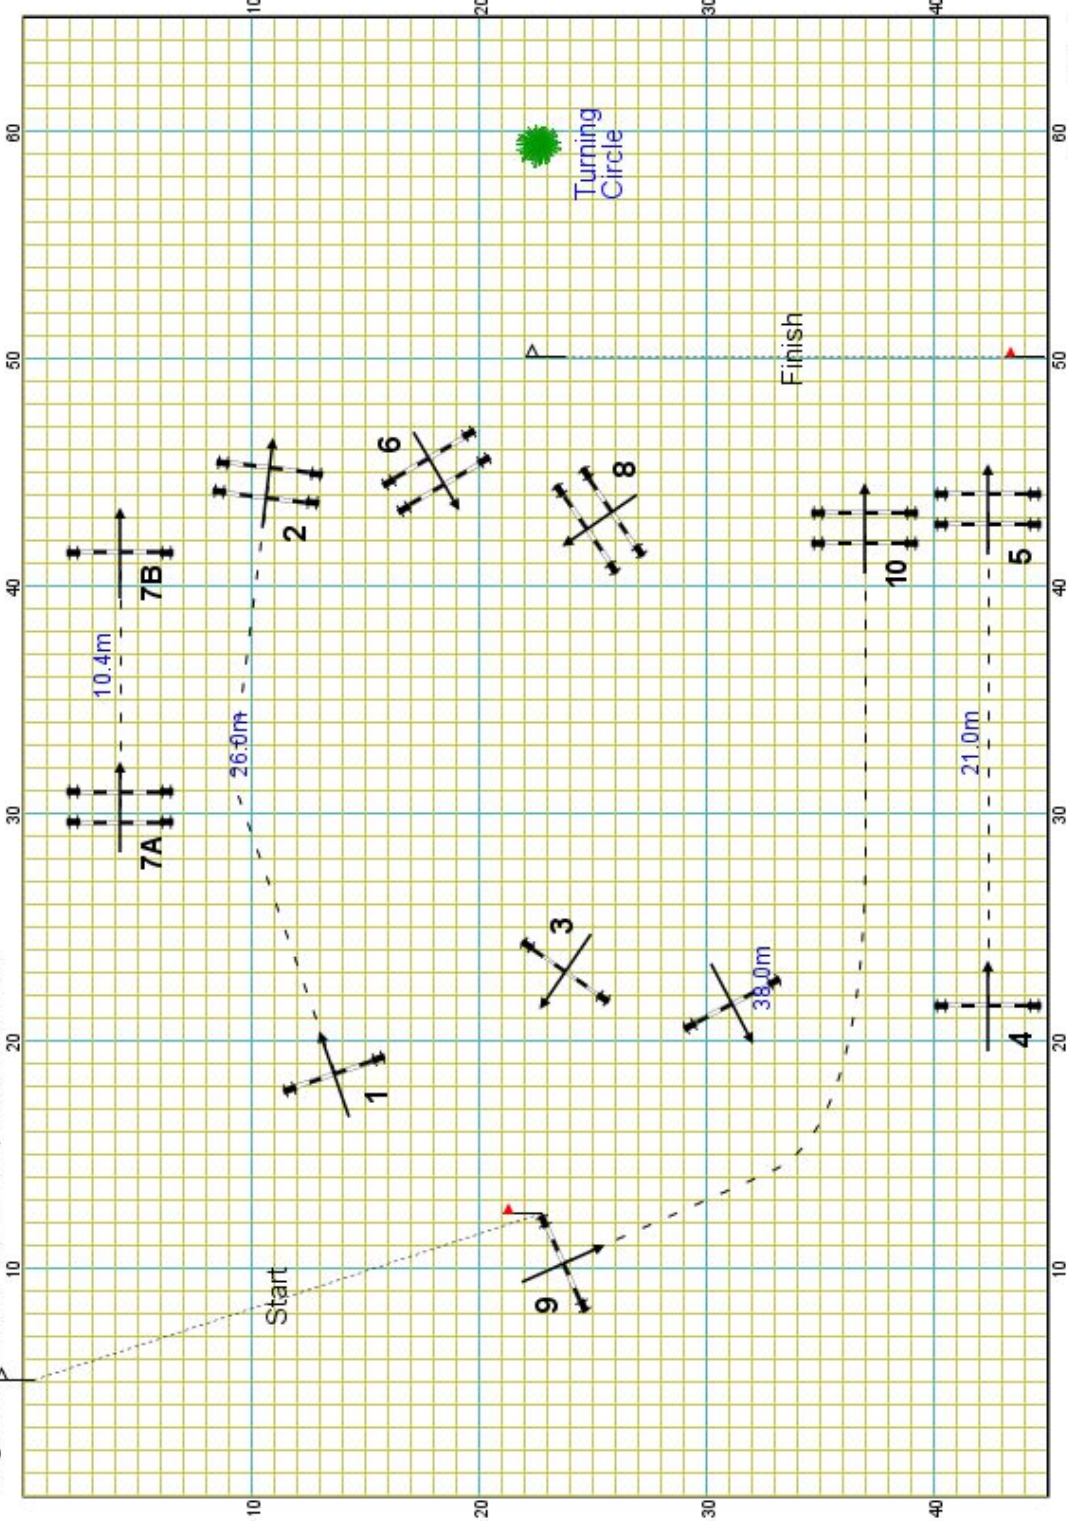

### First Round

#### Summary of Distances

Vertical 1 to Oxer 2 26.0m

Vertical 4 to Oxer 5 21.0m

Oxer 7A to Vertical 7B 10.4m

Vertical 9 to Oxer 10 38.0m

(65m, 45m)

1 square = 1m

Course Designer: Brett Webber